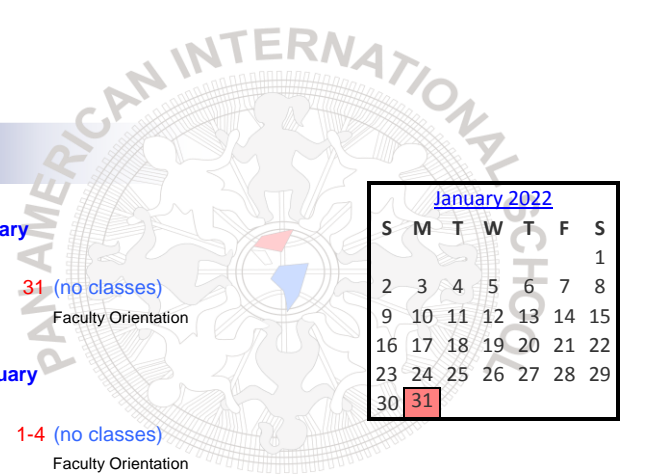

SCHOOL CALENDAR 2021-2022

CALENDARIO ESCOLAR 2021-2022

Children Learn What They Live.

July 2021

S	M	T	W	T	F	S
				1	2	3
4	5	6	7	8	9	10
11	12	13	14	15	16	17
18	19	20	21	22	23	24
25	26	27	28	29	30	31

July

Vacations

August 2021

S	M	T	W	T	F	S
1	2	3	4	5	6	7
8	9	10	11	12	13	14
15	16	17	18	19	20	21
22	23	24	25	26	27	28
29	30	31				

August

4-6 (no classes)
Faculty Orientation

9 **FIRST DAY OF CLASSES**

to be confirmed
Open House